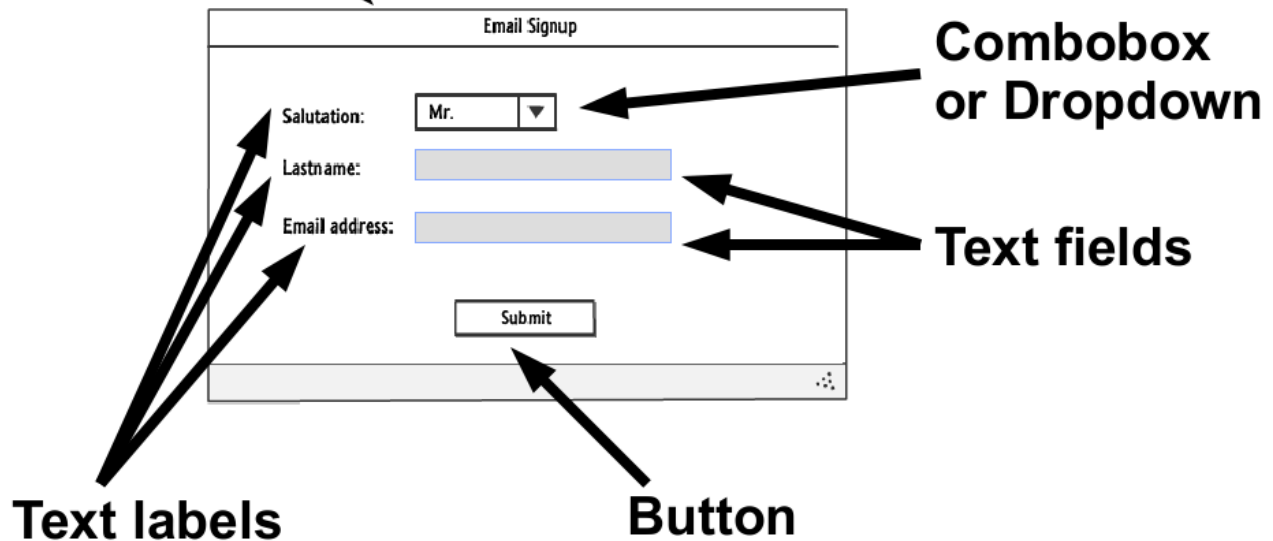

Από τι αποτελείται αυτό που θέλουμε να σχεδιάσουμε

Dialog Window (container control)