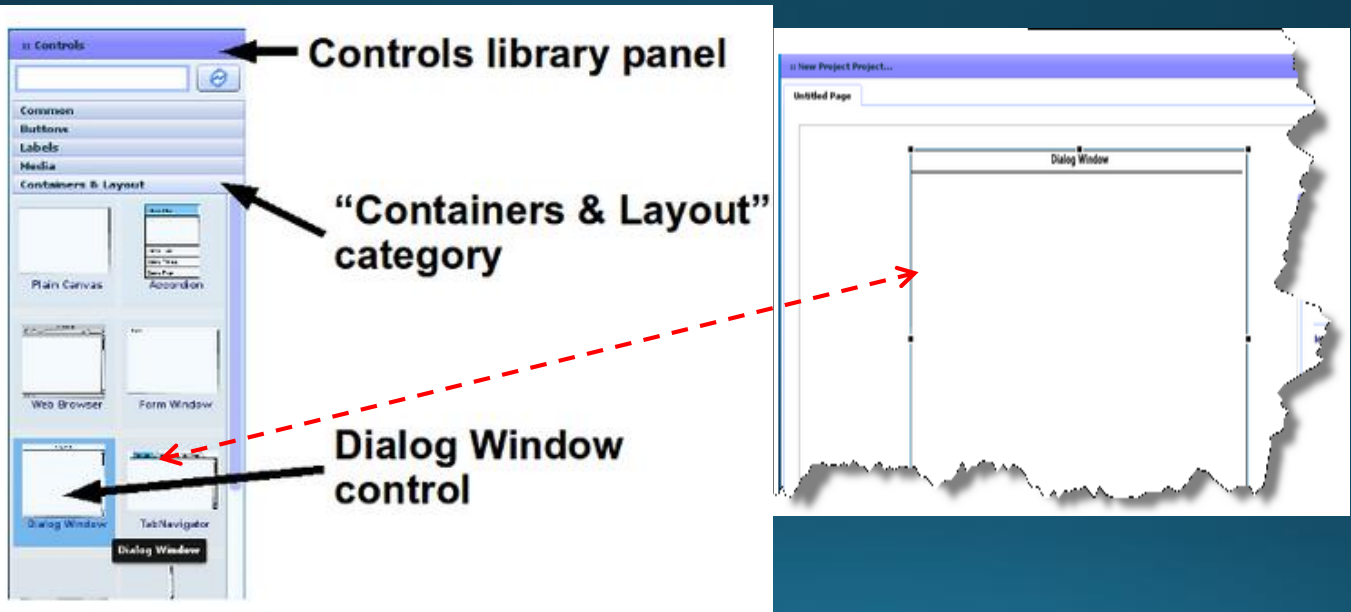

Βήμα 1α – Εισαγωγή Αντικειμένου (Dialog Window)