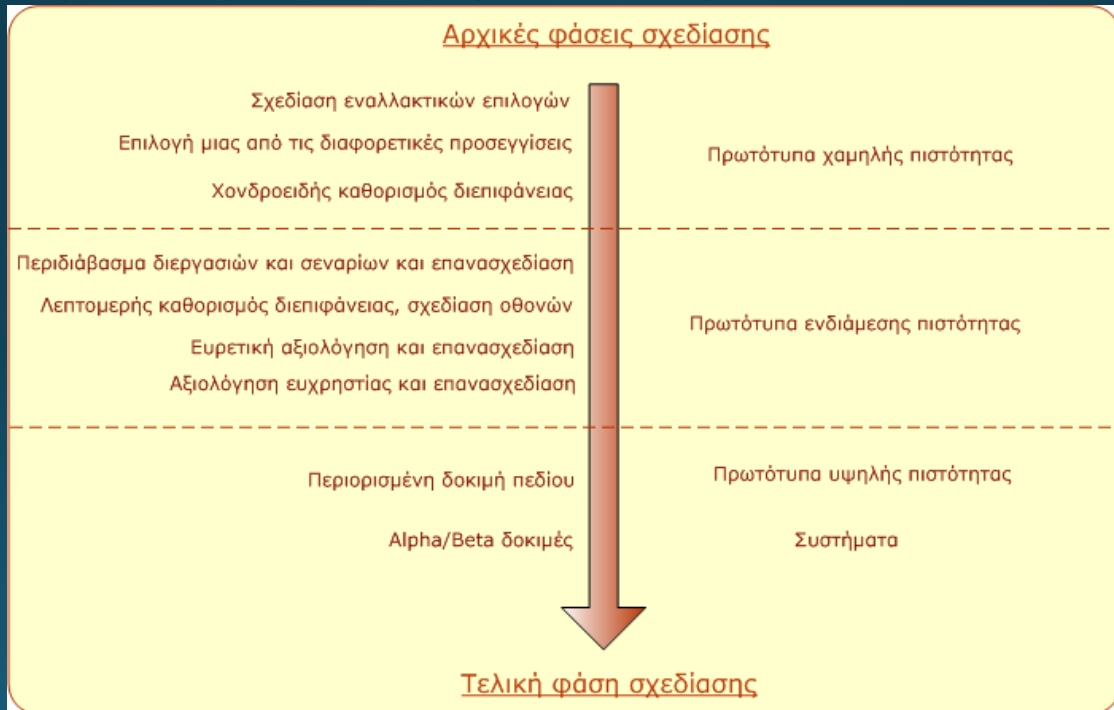

Κατηγορίες Πρωτοτύπων με βάση την Πιστότητα

- Πιστότητα: Βαθμός λεπτομέρειας του πρωτοτύπου