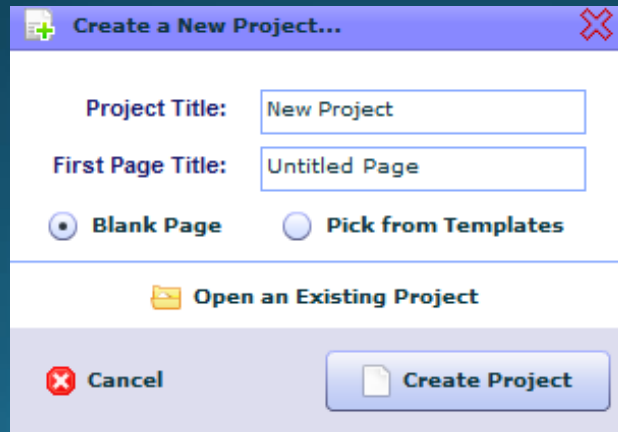

Δημιουργία νέου Lumzy Project