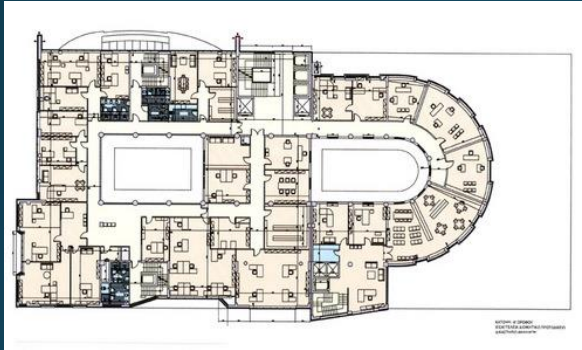

Πρωτότυπο (Prototype, Wireframe, Mockup)

- Σε άλλα πεδία (π.χ. αρχιτεκτονική)

- Στο σχεδιασμό λογισμικού:

- Ένα στιγμιότυπο μια σχεδιαστικής υπόθεσης
- Ένα μέσο για την απόδοση ιδεών και προθέσεων
- Ένα όχημα για την αξιολόγηση σχεδιαστικών ιδεών
- Μιας ημιτελής εκδοχή του συστήματος