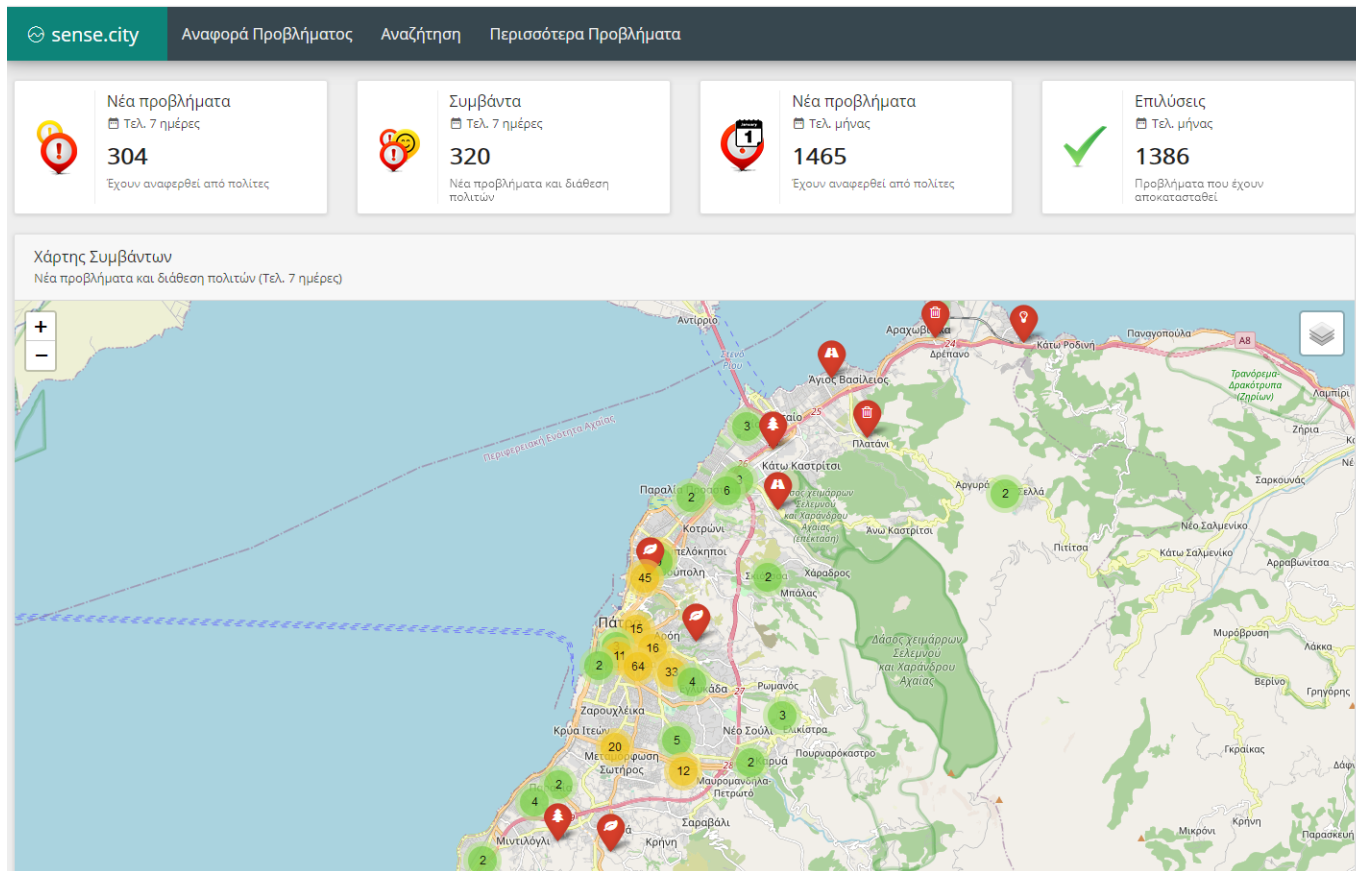

Sense.city – Πανεπιστήμιο Πατρών

Πάτρα - Sense city: Η εφαρμογή που "λύνει" τα χέρια πολιτών και Δήμου μέσω κινητού - Πως λειτουργεί

Σύμφωνα με τους δημιουργούς του με αυτή την εφαρμογή. «Οι πολίτες είστε οι αισθητήρες της πόλης! Χρησιμοποιώντας τις δικές σας συσκευές επικοινωνίας, είτε μέσω της εφαρμογής sense.city είτε με άλλες συσκευές που αναφέρουν στο sense.city δεδομένα της πόλης, ενημερώνετε τους συμπολίτες και το δήμο για προβλήματα και συμβάντα που συμβαίνουν κάθε στιγμή. Συμμετέχετε ενεργά στις διαδικασίες και στην επίλυση προβλημάτων που αφορούν τη ζωή σας στη πόλη».

<https://patras.sense.city>

Χρησιμοποιώντας απλά την συγκεκριμένη εφαρμογή στο κινητό σας, γίνεστε αισθητήρας της πόλης με ένα κλικ!