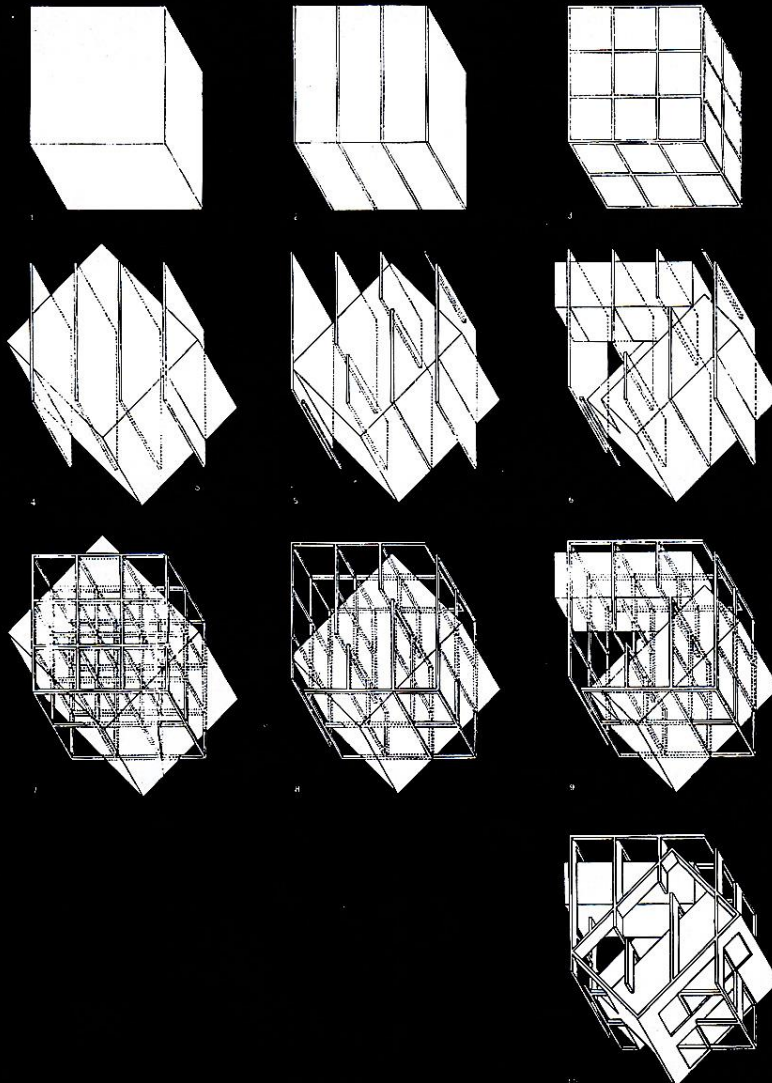

κατοικία IV,
Peter Eisenman,
c. 1970