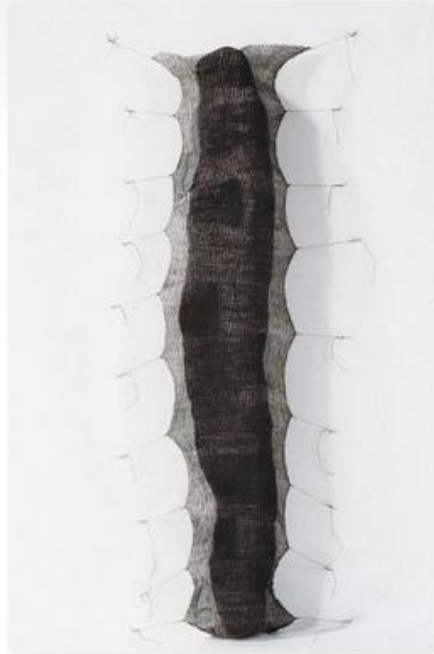

- GEOMETRIC TRANSFORMATION

- FRAME STRUCTURES

Peter Dahmen's amazing Pop-Up Paper Sculptures! ...

Galería de Archivo: Estructuras
- 10

Wood-Glass-Pavilion

by kukame

**Galería de Pabellón Cuerda /
Kevin Erickson - 4**

...

Pop-up Pavilion by BOWOOSS
Research Project

- CABLE-STRUT STRUCTURES

Bambusstäbe, Reinhard Böhme ...

More like this

Mo Kelman is a recipient of a National Endowment... ...

Mo Kelman | Things Still Here, No. 6, 1991... ...